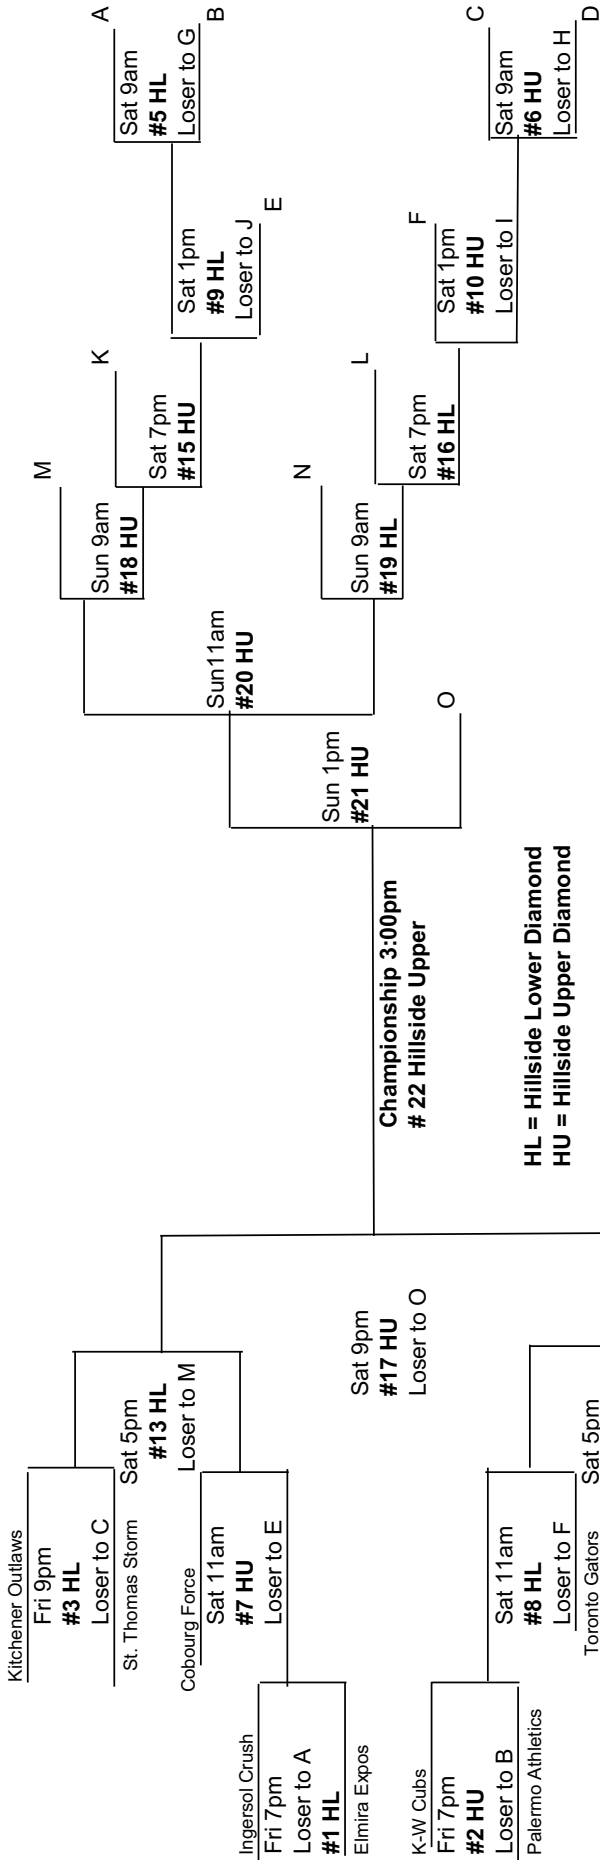

OASA Great Lakes Championship Draw 3 Games Guaranteee

Bavarian WINDOW WORKS

Specializing in:

- Custom New Home Supplies
- Hardwood, Wood & Fiberglass Doors
- Precise Entry Systems
- Aluminum, Oak, Pine
- Architectural & Historical Restoration Projects