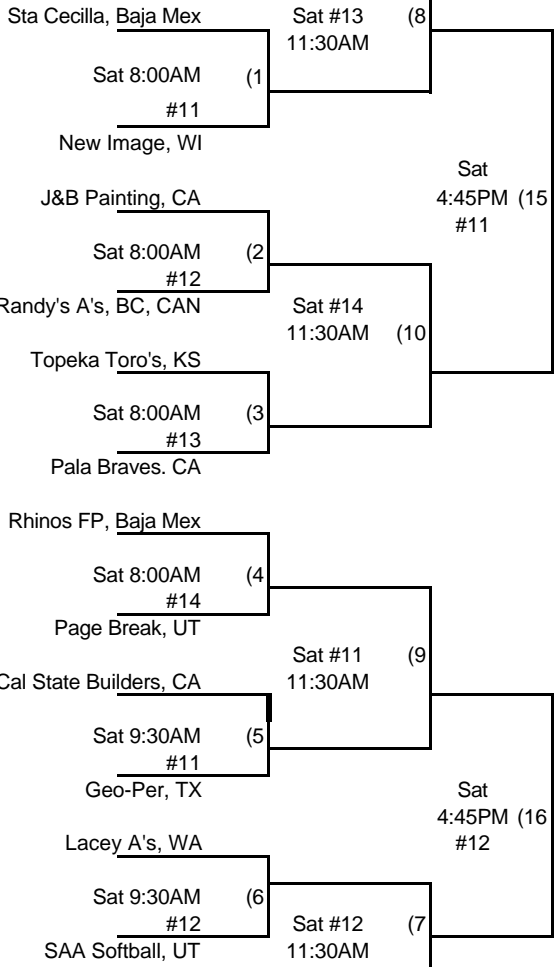

SO CAL INDEPENDENT FASTPITCH LEAGUE
 LAS VEGAS ROAD TRIP VI
 APRIL 13-14, 2013
 LAS VEGAS, NV

AA/AA-Major
 Sunset Park = 11, 12, 13, 14
 Warm Springs = 8, 9, 10

CR Brewers, OR

Sun
 11:30AM
 #14 (28)

Sun
 3:00PM (30)
 #14

Sun
 4:45PM
 #14 (31)

L28
 Sun 1:15PM
 #14 (29)

G
 Sun
 11:30AM (27)
 #13
 H

loser 30
 (if nec)

Texas Carnage, TX

L1
 Sat #8
 1:15PM (11)
 L5

L11
 18) 4:45PM
 Sat #8
 loser 10

W11
 Sat #10
 6:30PM (17)

Sat #9
 21) 8:15PM

Loser 15
 Sun #14
 9:45AM

L7
 Sat #8
 3:00PM (12)
 L4

W12

L12

(26) to G

(23) Sun #13
 8:00AM

Sun #14
 8:00AM

(24)

L3
 Sat #9
 3:00PM (13)
 L8

L13
 20) Sat #9
 4:45PM

W13
 Sat #11 (22)
 8:15PM

to H
 Sun #13
 9:45AM (25)

W14
 Sat #9 (14)
 1:15PM
 L6

loser 9
 Sat #10 (19)
 4:45PM
 L14

loser 16