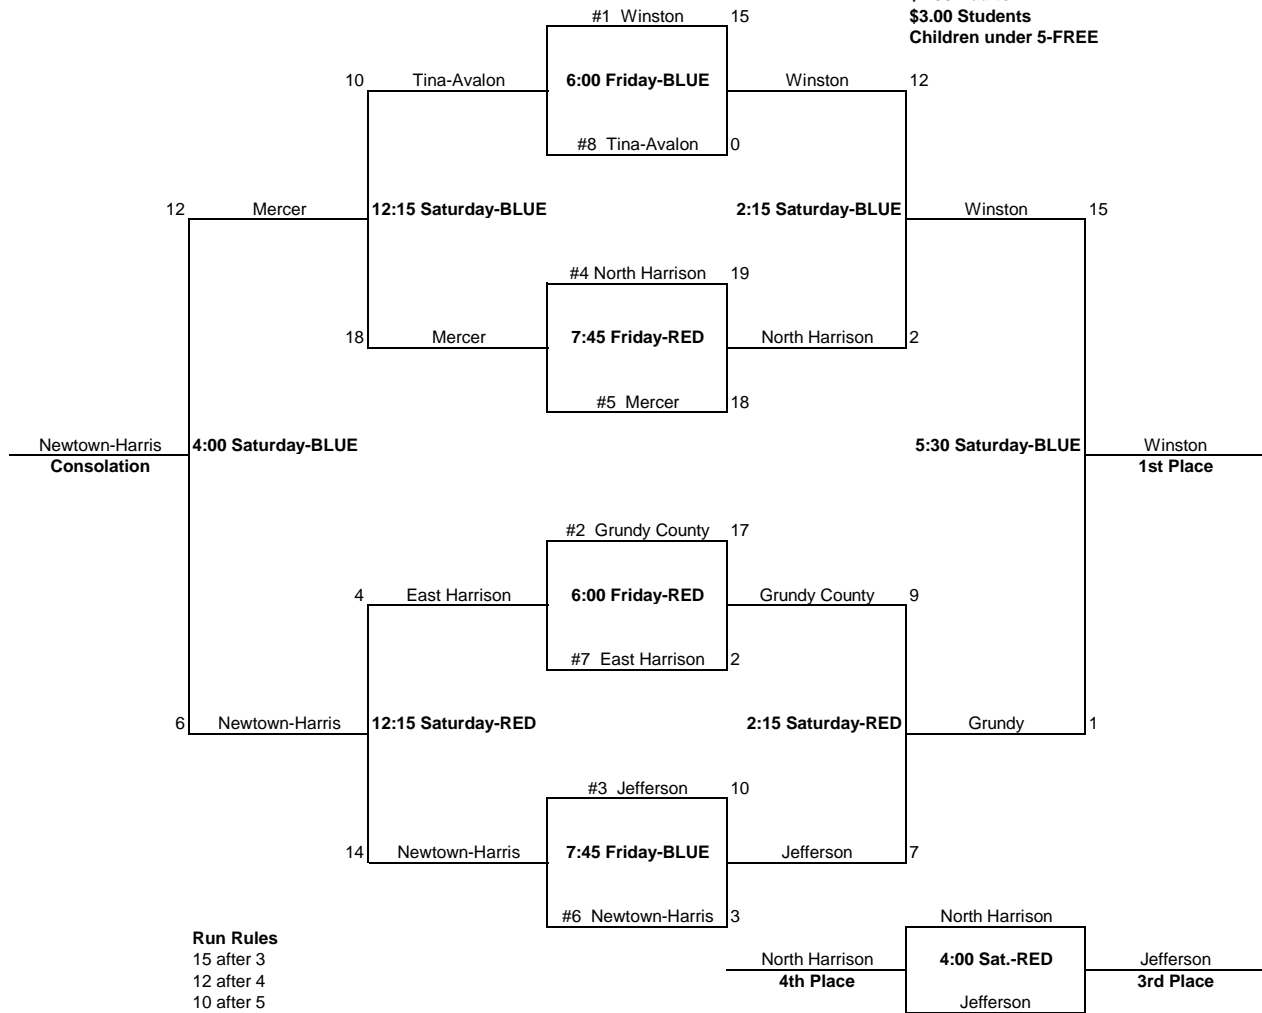

# 22nd Annual MISSOURI BOYS STATE FASTPITCH TOURNAMENT

October 4-5, 2013 Danner Park- Chillicothe

**ADMISSION**  
\$4.00 Adults  
\$3.00 Students  
Children under 5-FREE

1:30 time limit higher seed home	1:30 time limit higher seed home	no time limit higher seed home	no time limit higher seed home	no time limit flip for home
-------------------------------------	-------------------------------------	-----------------------------------	-----------------------------------	--------------------------------