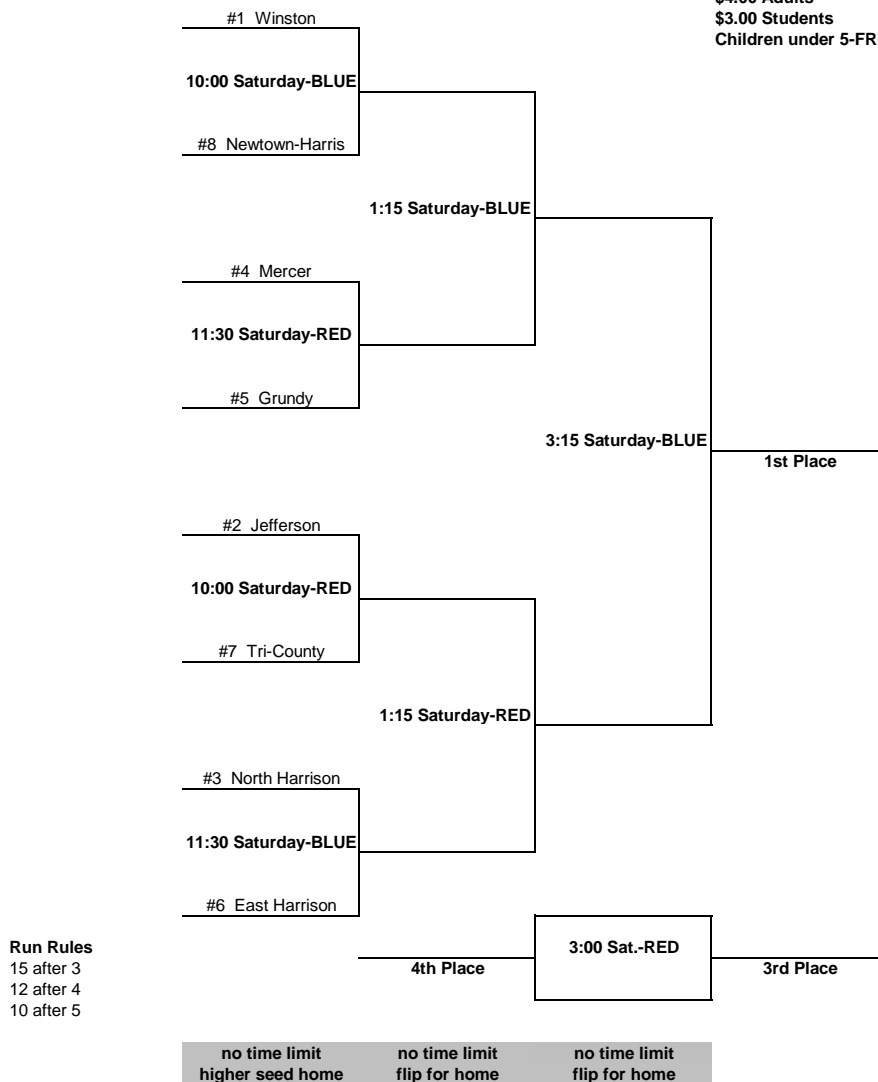

**23rd Annual
NORTHWEST MISSOURI BOYS STATE FASTPITCH TOURNAMENT
October 4, 2014 Danner Park- Chillicothe**

ADMISSION
\$4.00 Adults
\$3.00 Students
Children under 5-FREE

The tournament official game ball is the MSHSAA sanctioned ball for 2014-15 season; Wilson Optic Yellow