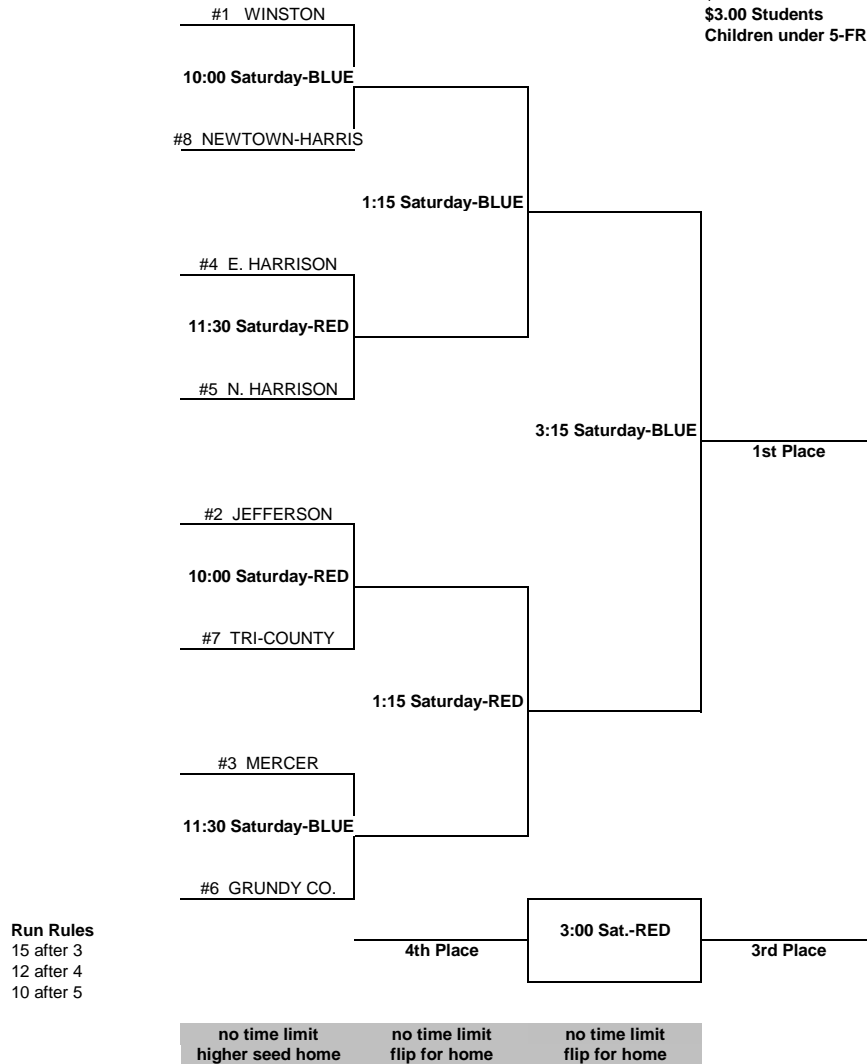

**24th Annual  
NORTHWEST MISSOURI BOYS STATE FASTPITCH TOURNAMENT  
October 3, 2015 Danner Park- Chillicothe**

**ADMISSION**  
\$4.00 Adults  
\$3.00 Students  
Children under 5-FREE

The tournament official game ball is the MSHSAA sanctioned ball for 2015-16 season; Wilson Optic Yellow