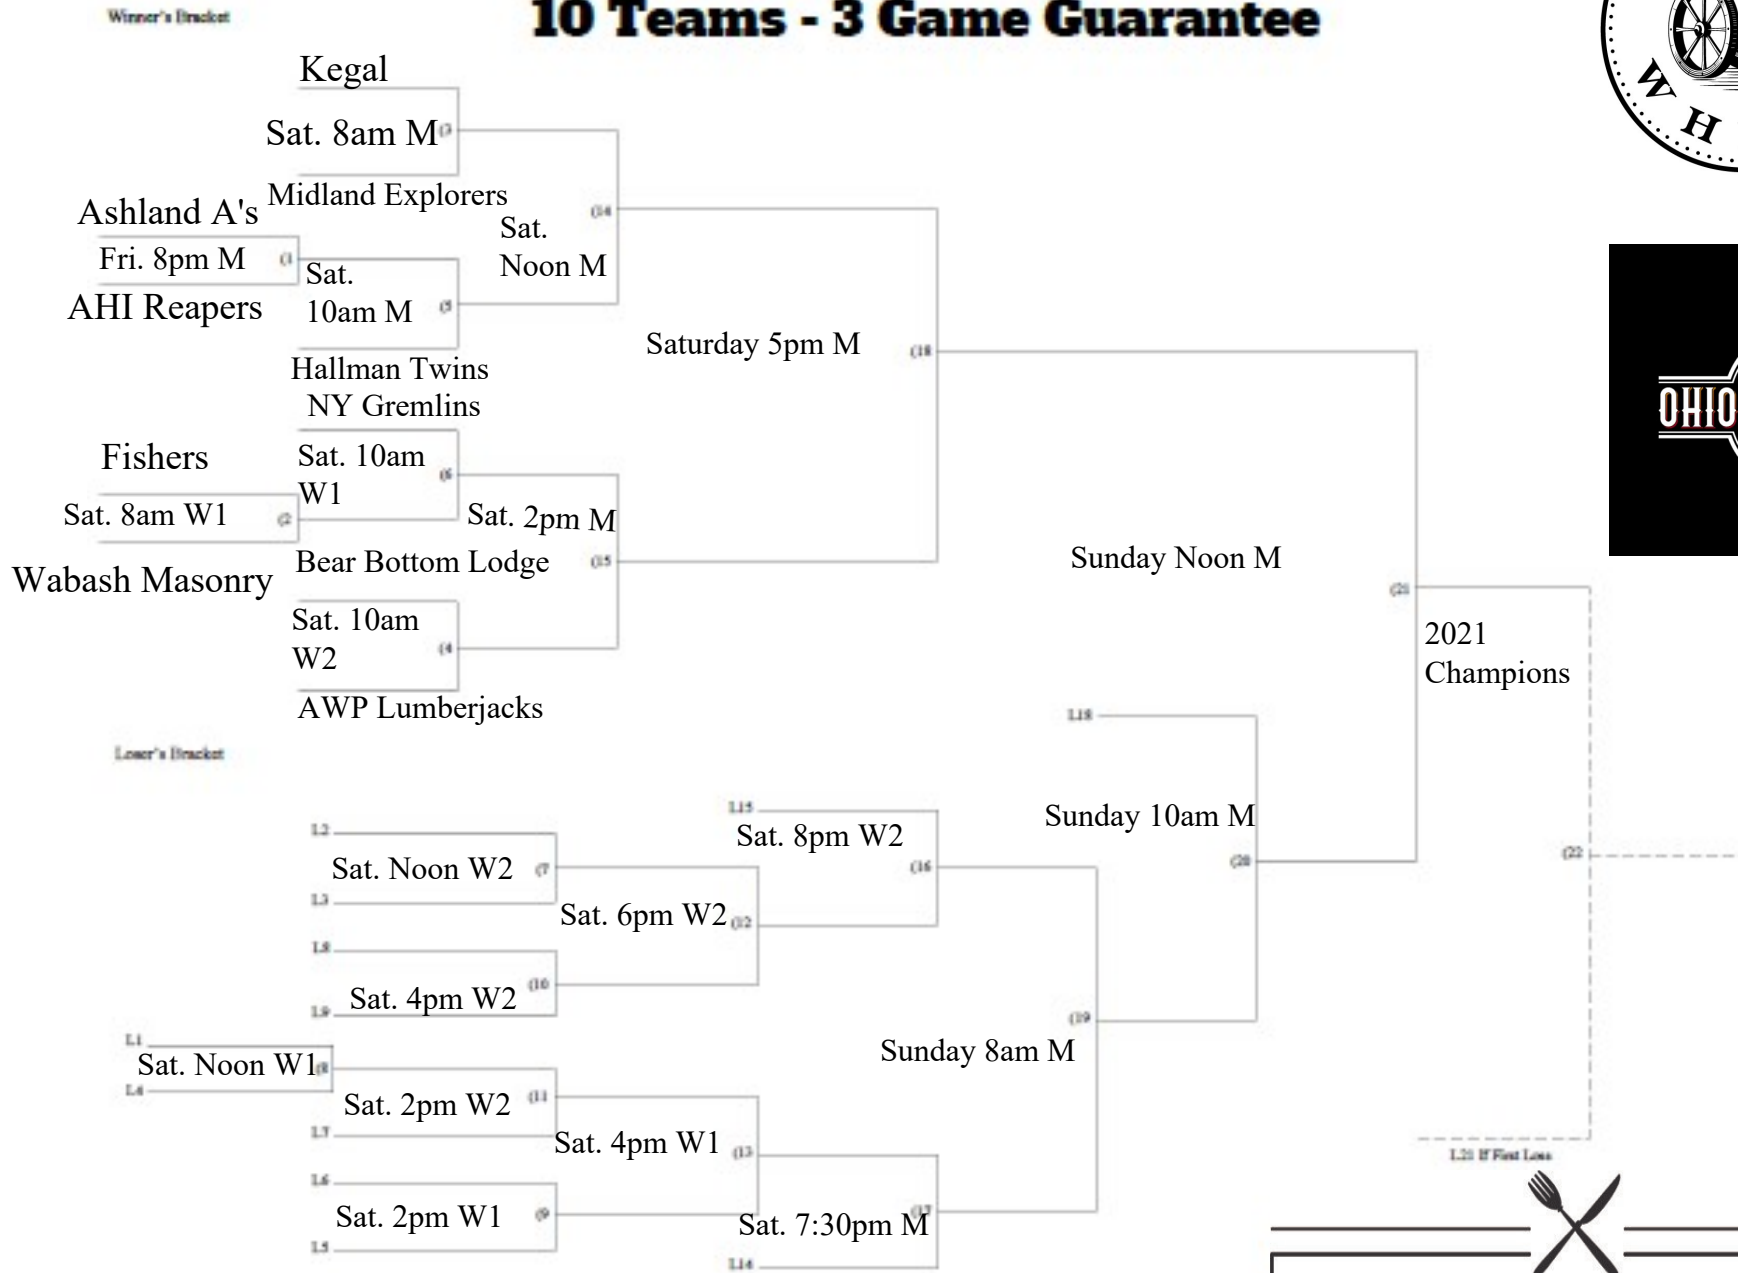

# Ashland A's Invitational

## 10 Teams - 3 Game Guarantee

M = Brookside Park Main Field 209 Parkside Dr.  
 W1 & W2 = Brookside Park West 575 North Baney Rd.