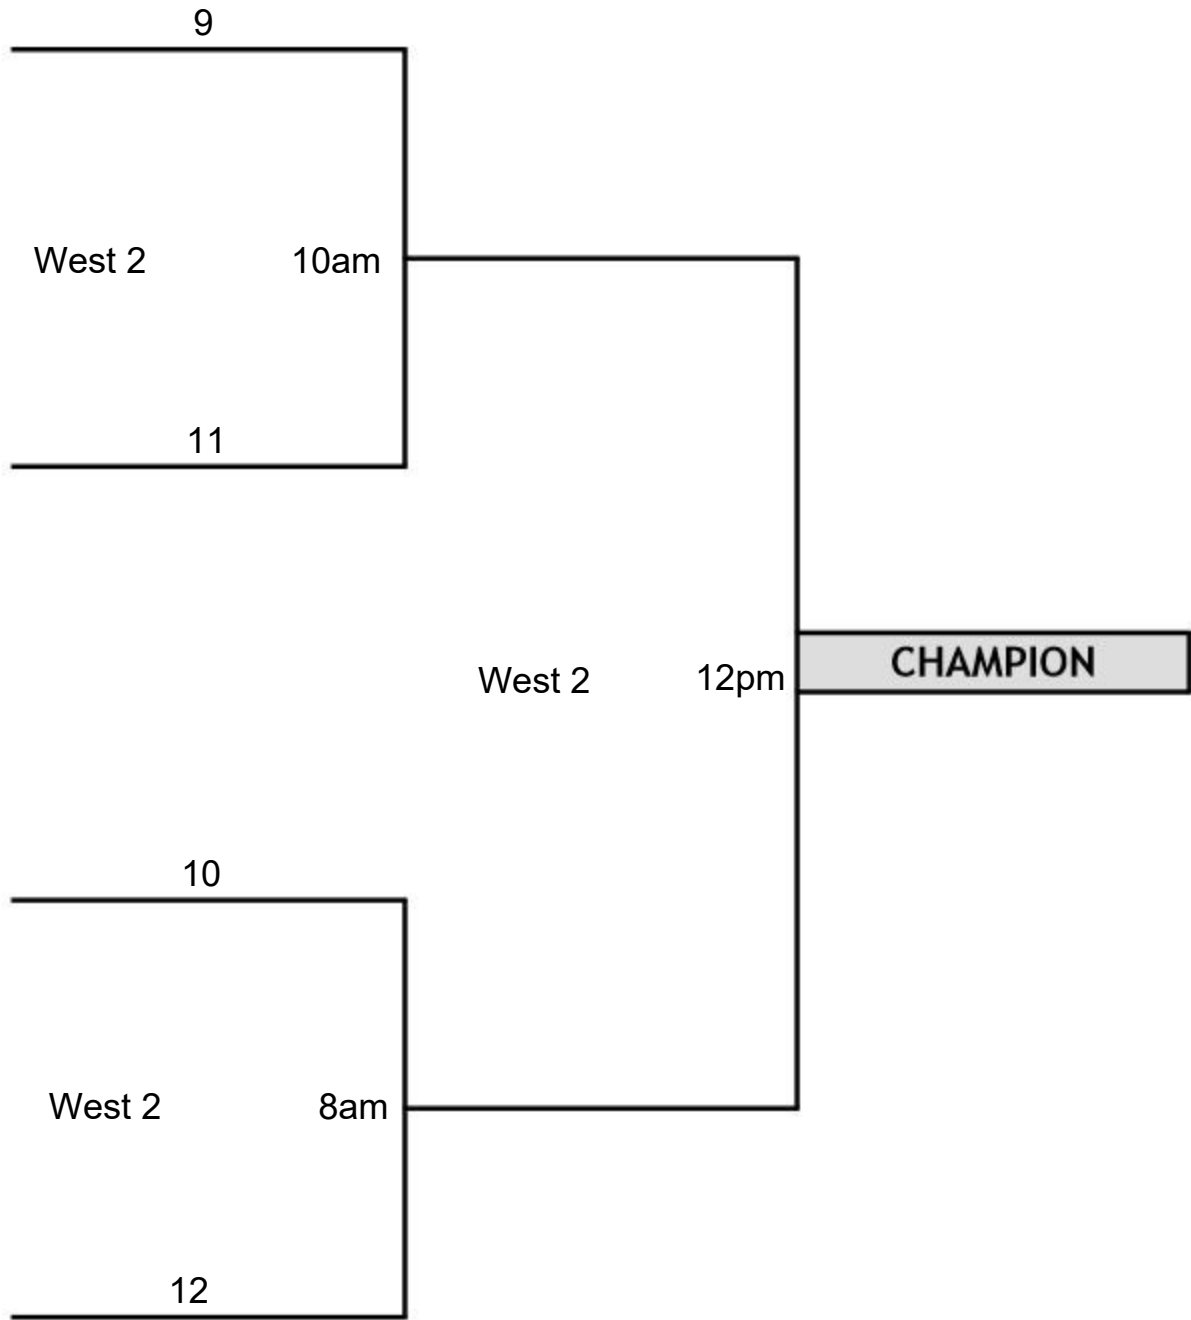

Saturday 7/23

Brookside Main

9am Fishers vs Omnia
11am Fishers vs AWP Lumberjacks
1pm Ashland A's vs Omnia
3pm Ashland A's vs Fishers
5pm AWP Lumberjacks vs Omnia
7pm Gremlins vs Circle Tap
9pm Hill United vs JB

Group B

Gremlins, New York
Circle Tap, Wisconsin
Bombers, Ohio
Explorers, Michigan

Saturday 7/23

Brookside West 1

9am Midland vs Circle Tap
11am Ohio Bombers vs Circle Tap
1pm Gremlins vs Midland
3pm Ohio Bombers vs Midland

Group C

Hill United, Canada
JB, California
AHI Reapers, Wisconsin
AJ Sting, Indiana

Friday 7/22

Brookside West 1

9pm AHI vs Hill United

Saturday 7/23

Brookside West 2

11am AJ vs Hill United
1pm AHI vs JB
3pm JB vs AJ
5pm AHI vs AJ

Money Bracket Games @ Brookside West 1 & Brookside Main

Consolation Bracket - Games @ Brookside West 2

Ashland A's 2022 Invitational Tournament Rules

- *\$550 Entry Fee with a four game guarantee
- *Courtesy runner for pitcher and catcher at anytime using a player who is not in the game. The same player cannot courtesy run twice in the same inning.
- *Run rule is 15 runs after 3 innings, 12 runs after 4 innings, or 8 runs after 5 innings.
- *International tiebreaker starting with the eighth inning.
- *Coin flip to determine home team.
- *Top two teams from each group will move on to the money bracket.
- *The top two third place teams qualify for the money bracket.
- *Prize Money is: 1st Place \$2000.00, 2nd Place \$1,000.00, 3rd & 4th Places entry fee returned.
- *Remaining 4 teams play in the consolation bracket.