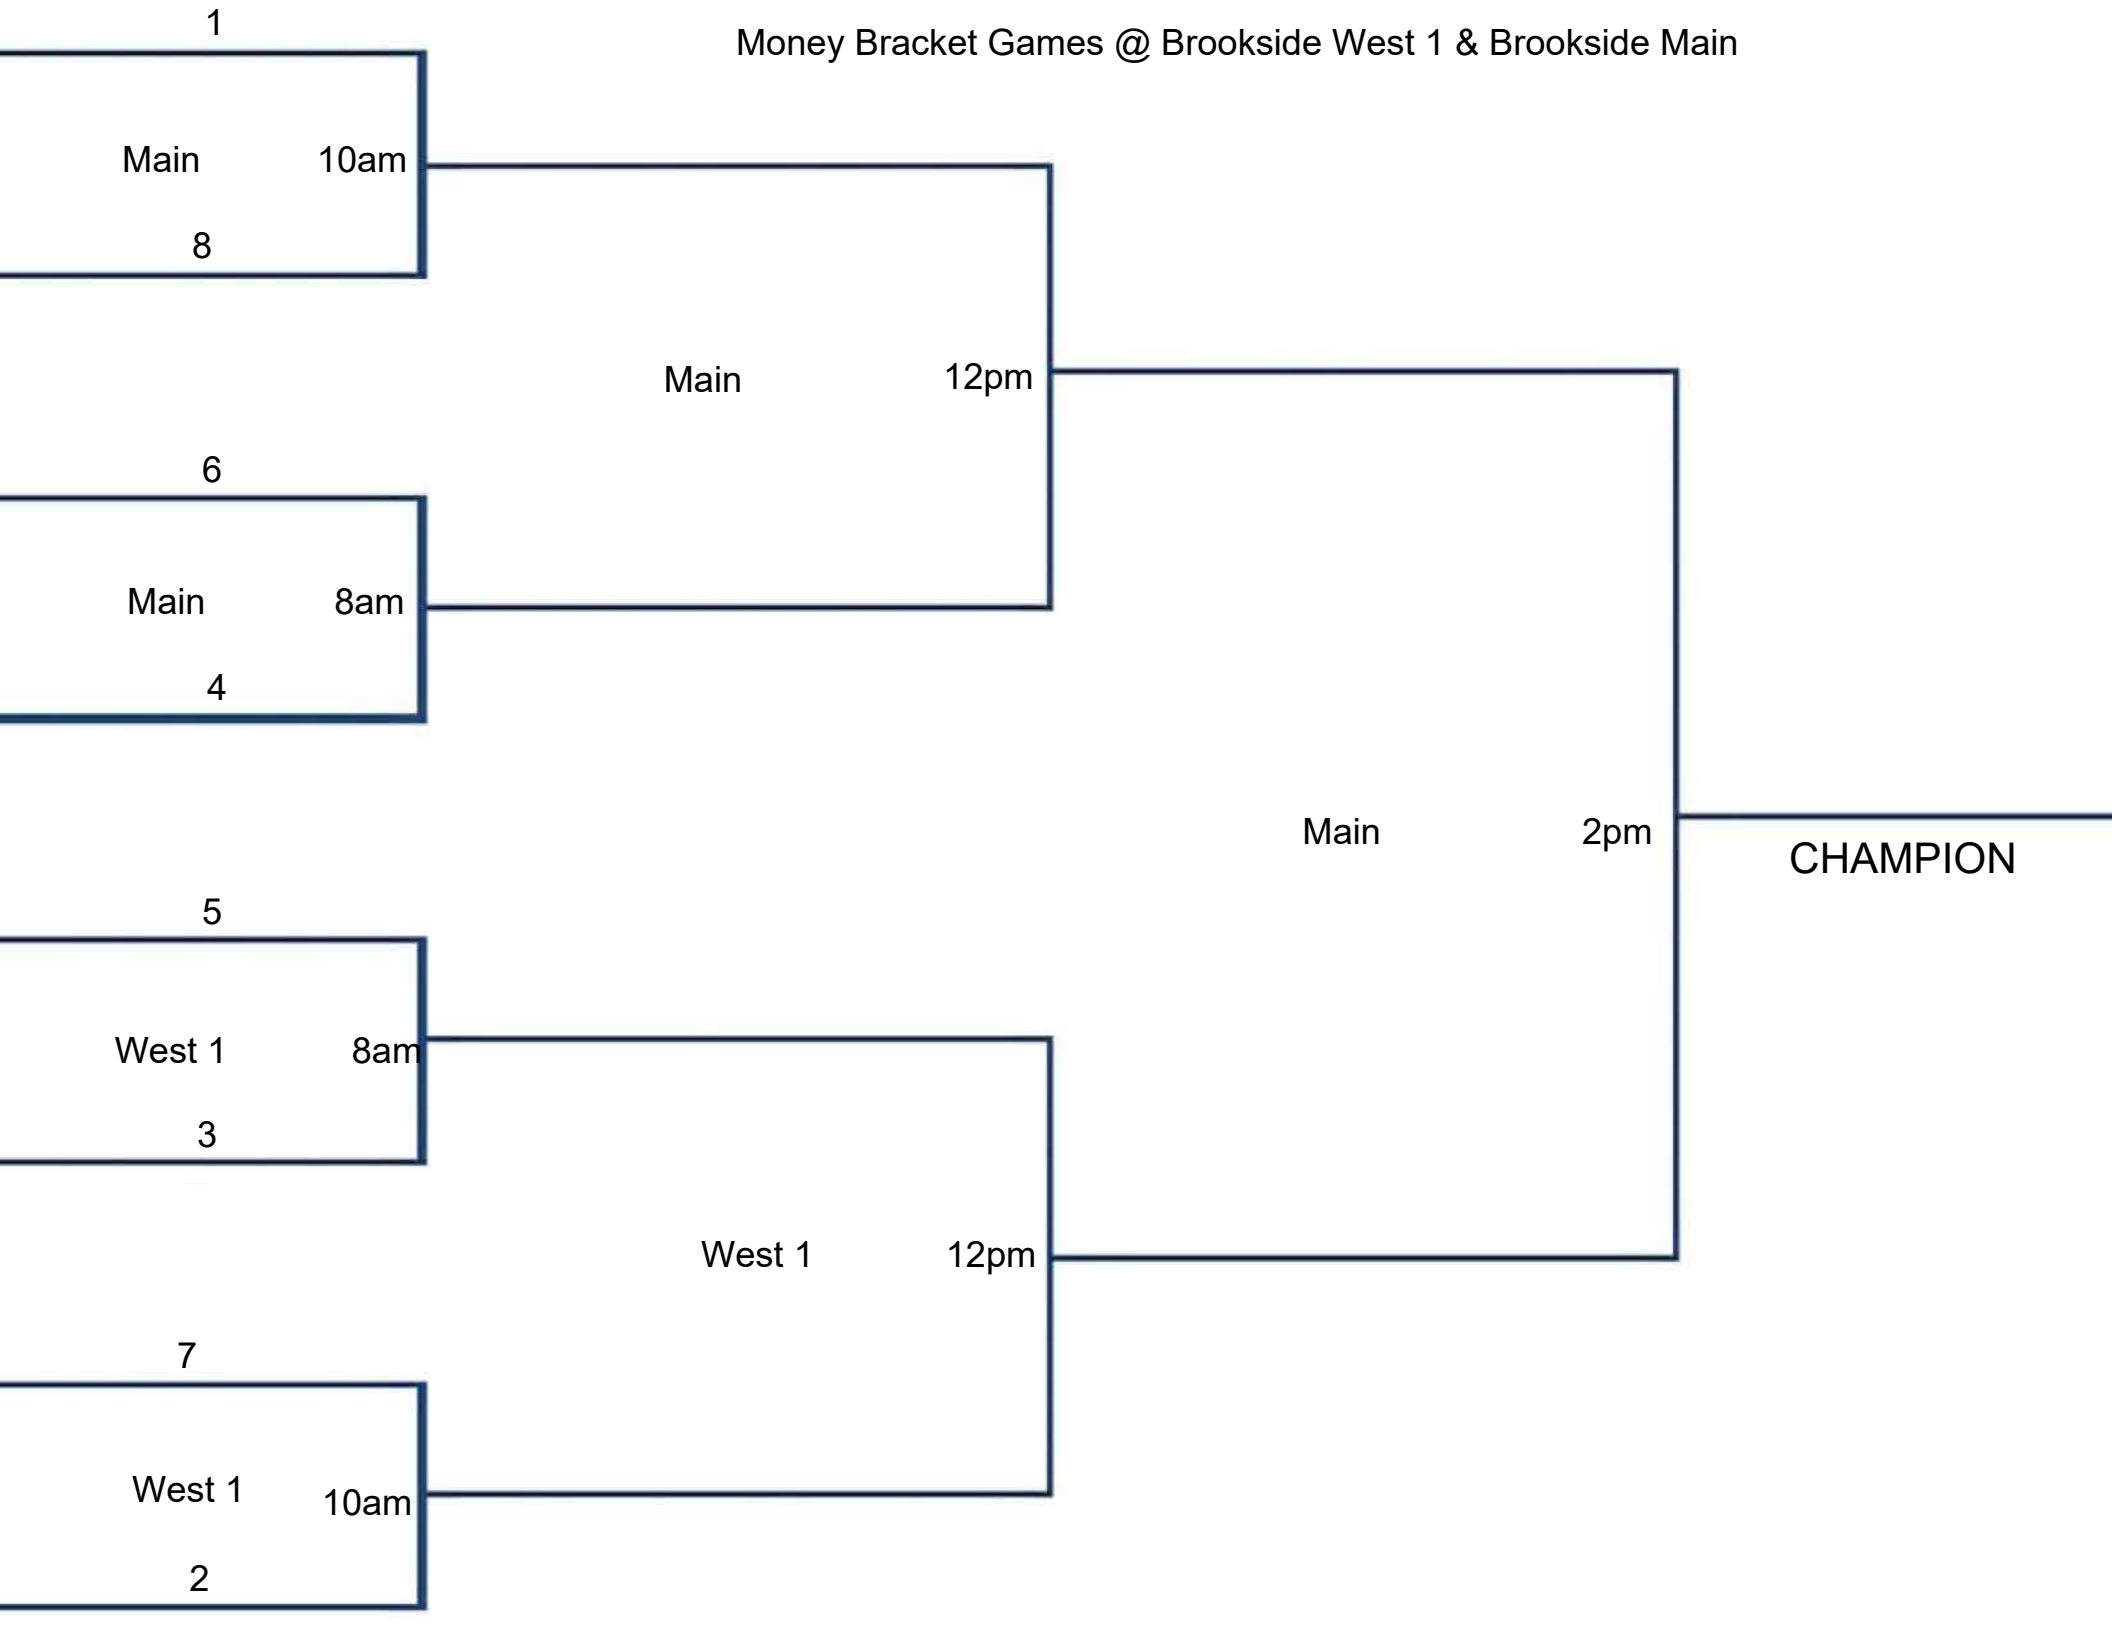

Saturday 7/23

Brookside Main

9am Fishers vs Omnia
11am Fishers vs AWP Lumberjacks
1pm Ashland A's vs Omnia
3pm Ashland A's vs Fishers
5pm AWP Lumberjacks vs Omnia
7pm Gremlins vs Circle Tap
9pm Hill United vs JB

Group B

Gremlins, New York
Circle Tap, Wisconsin
Bombers, Ohio
Explorers, Michigan

Saturday 7/23

Brookside West 1

9am Midland vs Circle Tap
11am Ohio Bombers vs Circle Tap
1pm Gremlins vs Midland
3pm Ohio Bombers vs Midland

Group C

Hill United, Canada
JB, California
AHI Reapers, Wisconsin
AJ Sting, Indiana

Friday 7/22

Brookside West 1

9pm AHI vs Hill United

Saturday 7/23

Brookside West 2

11am AJ vs Hill United
1pm AHI vs JB
3pm JB vs AJ
5pm AHI vs AJ

Money Bracket Games @ Brookside West 1 & Brookside Main

Consolation Bracket - Games @ Brookside West 2

Ashland A's 2022 Invitational Tournament Rules

- *\$550 Entry Fee with a four game guarantee
- *Courtesy runner for pitcher and catcher at anytime using a player who is not in the game. The same player cannot courtesy run twice in the same inning.
- *Run rule is 15 runs after 3 innings, 12 runs after 4 innings, or 8 runs after 5 innings.
- *International tiebreaker starting with the eighth inning.
- *Coin flip to determine home team.
- *Top two teams from each group will move on to the money bracket.
- *The top two third place teams qualify for the money bracket.
- *Prize Money is: 1st Place \$2000.00, 2nd Place \$1,000.00, 3rd & 4th Places entry fee returned.
- *Remaining 4 teams play in the consolation bracket.