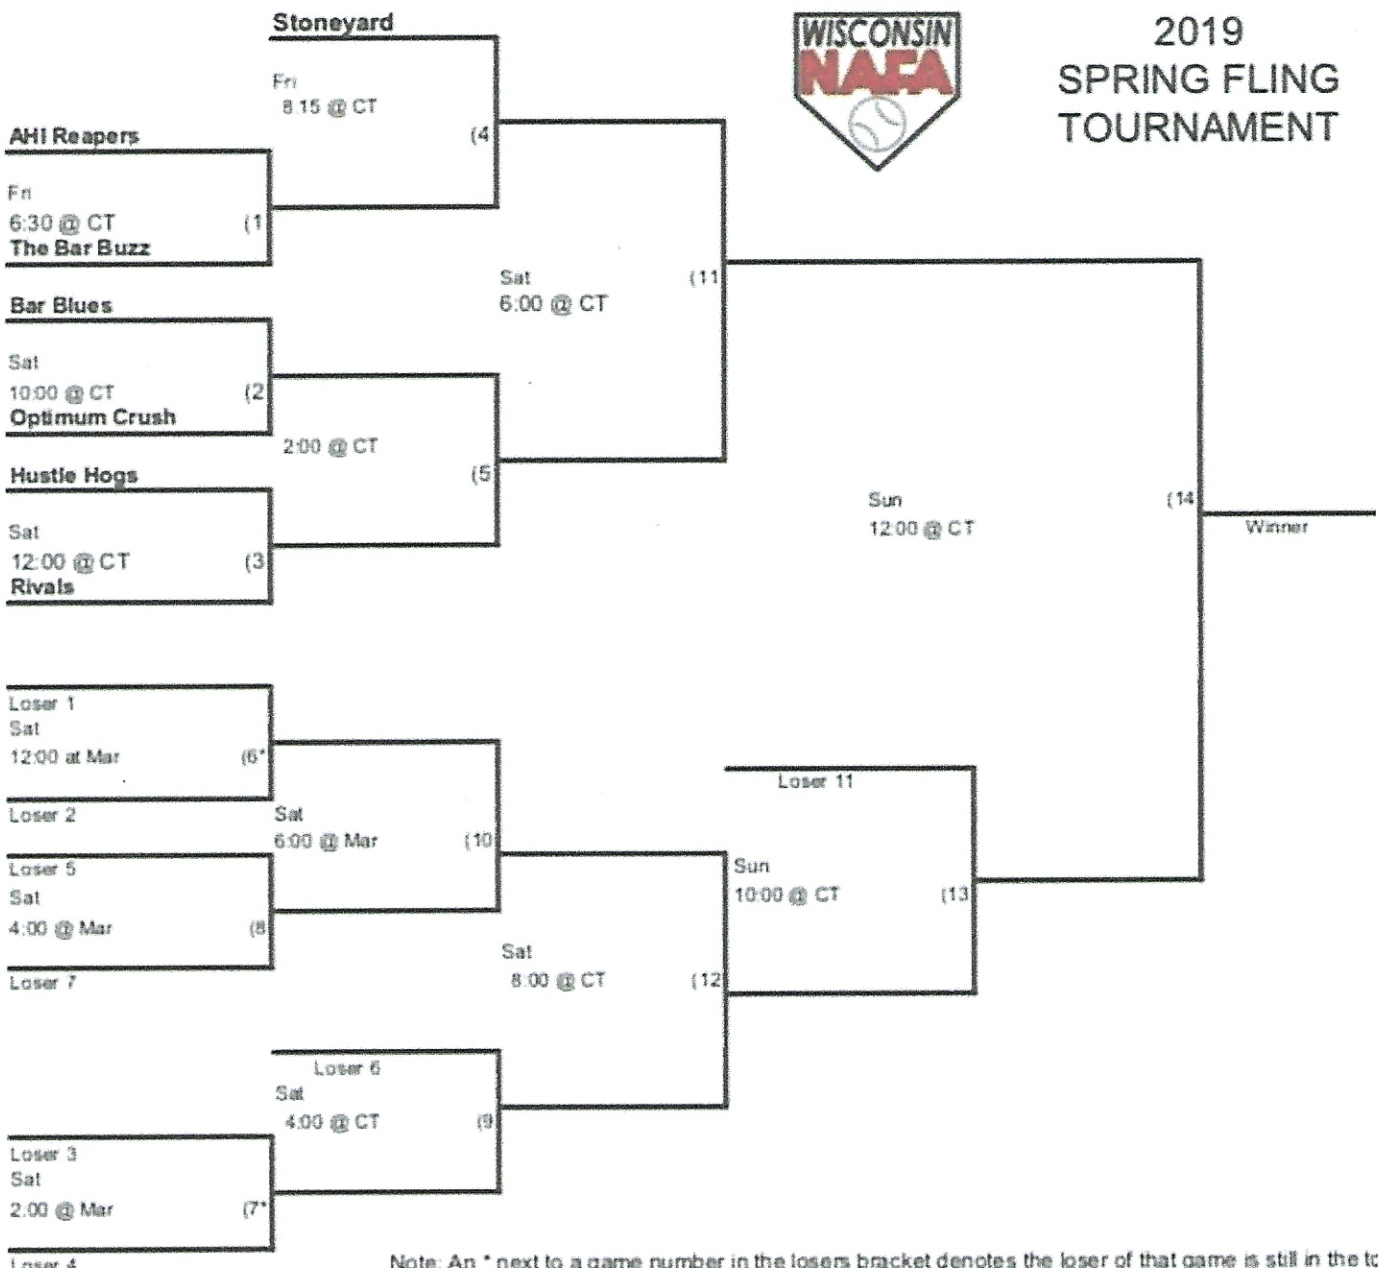

2019 SPRING FLING TOURNAMENT

Note: An * next to a game number in the losers bracket denotes the loser of that game is still in the tournament.
 CT = Circle Tap Bar and Grill 5813 County Road Nn Denmark WI 54208
 Mar = Marbel Lions Park 14915 N Maribel Rd, Maribel, WI 54227